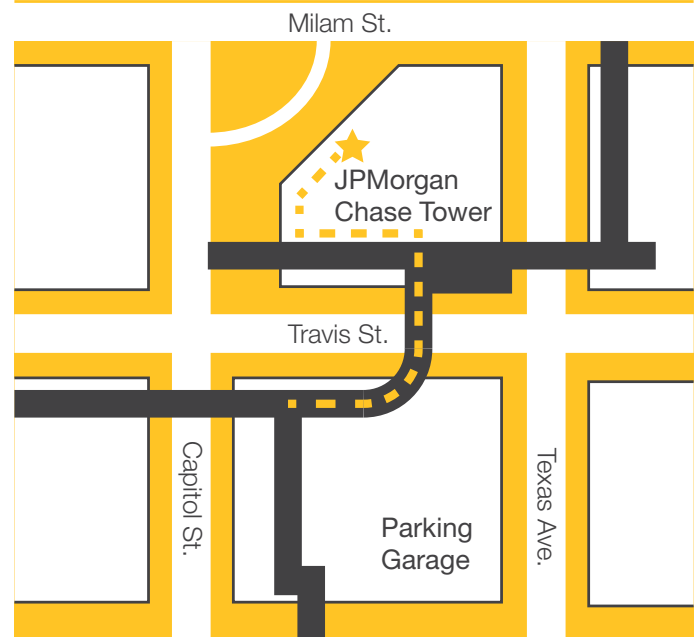

WINSTEAD'S HOUSTON OFFICE

ENTRANCE FROM STREET LEVEL

- Exit the revolving doors
- Continue straight and cross Travis St.
- Enter JPMorgan Chase Tower at the corner of Milam and Capitol
- Take Sky Lobby Elevators to 60th Floor

ENTRANCE FROM LOWER TUNNEL

- Take the 601 Travis lobby escalator to tunnel
- Enter tunnel and head right
- Enter clear glass doors into 600 Travis St.
- Take escalator up to main lobby, turn left and continue to main entrance
- Take Sky Lobby Elevators to 60th Floor

MAP KEY

- Street Level Path
- - - Lower Tunnel Path
- █ Tunnel
- ★ Main Entrance