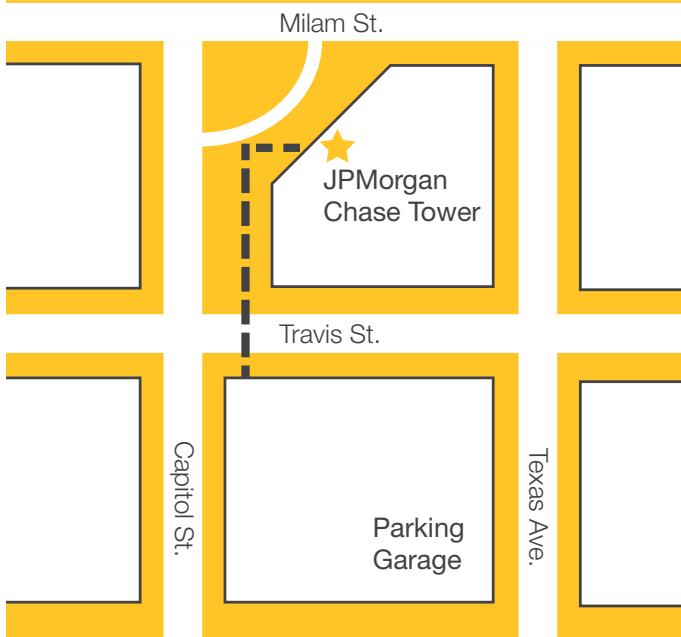

WINSTEAD'S HOUSTON OFFICE

ENTRANCE FROM STREET LEVEL

- Exit the revolving doors
- Continue straight and cross Travis St.
- Enter JPMorgan Chase Tower at the corner of Milam and Capitol
- Take Sky Lobby Elevators to 60th Floor

ENTRANCE FROM LOWER TUNNEL

- Take the 601 Travis lobby escalator to tunnel
- Enter tunnel and head right
- Enter clear glass doors into 600 Travis St.
- Take escalator up to main lobby, turn left and continue to main entrance
- Take Sky Lobby Elevators to 60th Floor

MAP KEY

- Street Level Path
- - - Lower Tunnel Path
- █ Tunnel
- ★ Main Entrance